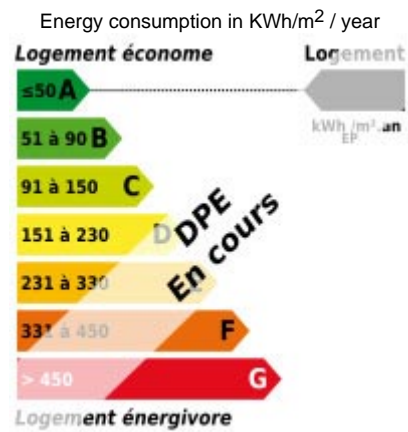

LE BIEN EN DETAIL

Reference : HFI57
Town : DOMBASLE SUR MEURTHE
Transaction : Sales
Type of property : Apartment
Price including charges : €85 000
Property tax : €420
Surface : 75 m²
Construction : 1950
View : East
Floor : 1
Floors : 1

Living room : 20 m²
Number of rooms : 4
Number of bedrooms : 3
Bathroom : 1
Kitchen : Fitted
Heating : City gas

DIAGNOSTICS DPE - GES